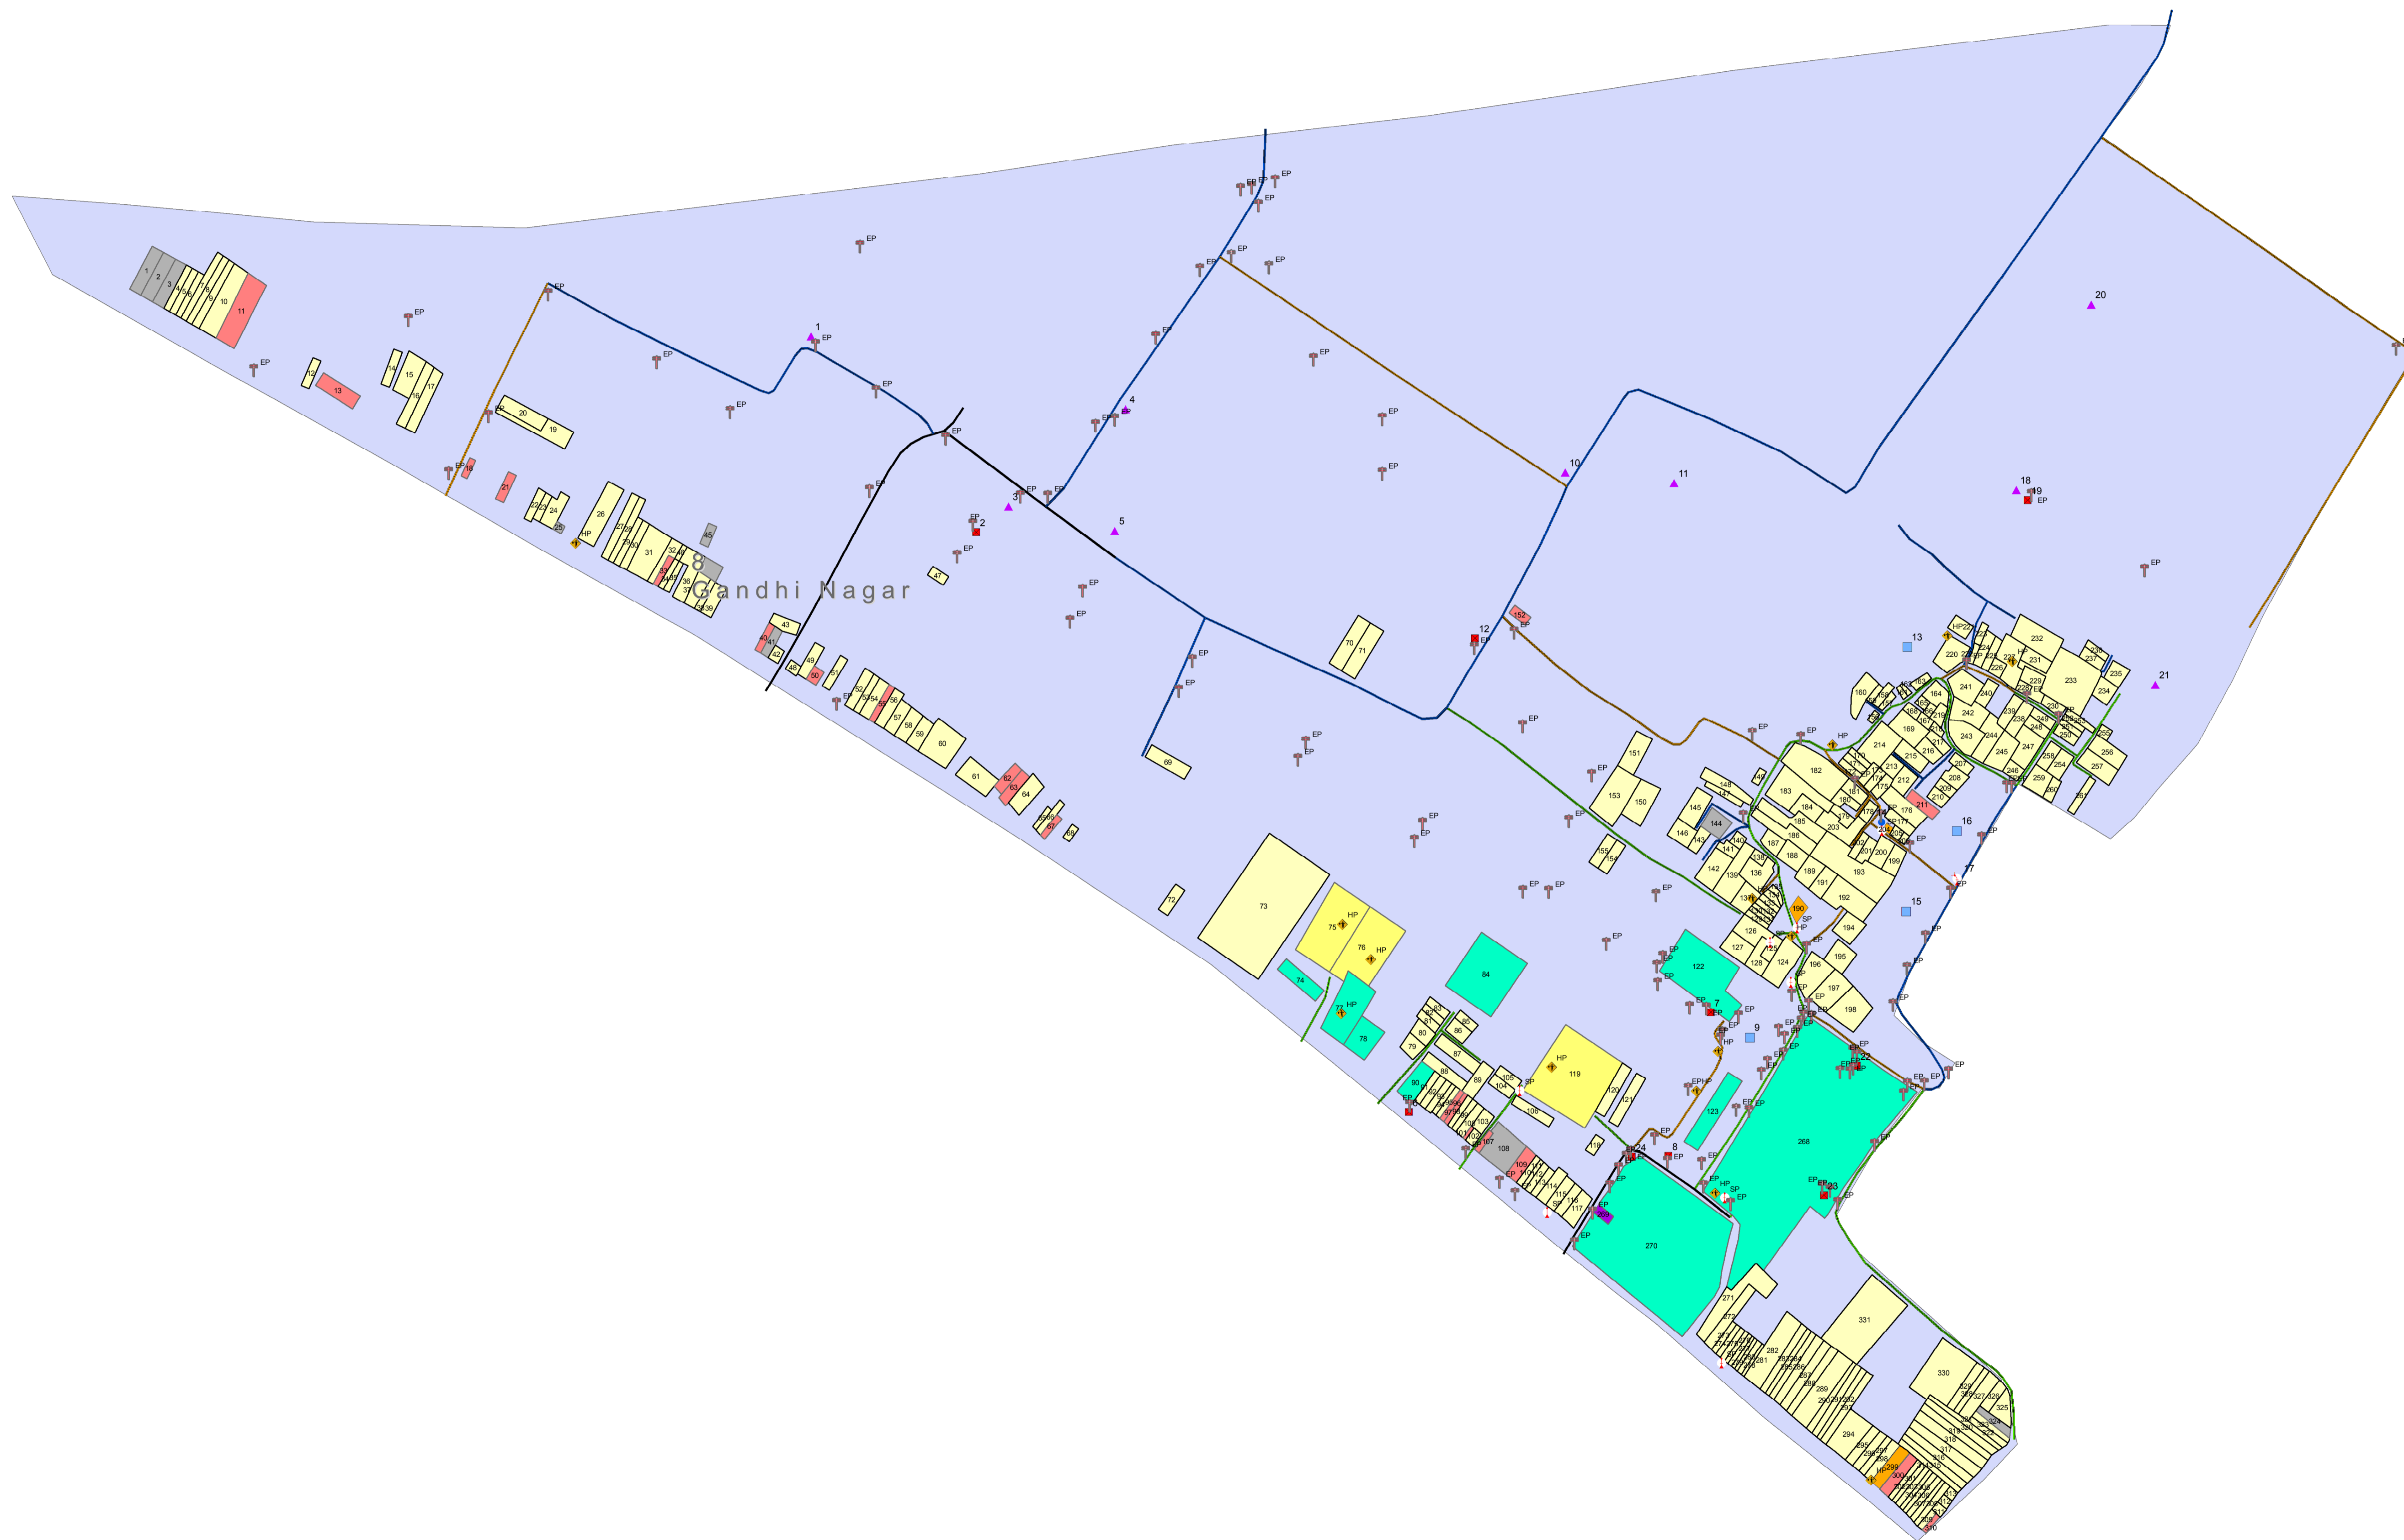

DISTRICT:-SULTANPUR

NAGAR PANCHAYAT-LAMBHUA

WARD NAME-GANDHI NAGAR

WARD NO-8

Legend

- Kabristan
- Park
- Private Schools
- Mandir
- Madarsa
- Masjid
- Shamshan Ghat
- Sauchalaya
- Govt Building
- School
- Electrical Pole
- Handpump
- Well
- Tubewell
- Transformer
- Dumping Ground
- Pond
- Water Tank
- Water Nozzle
- Mobile Tower
- High mast light
- SP
- Commercial
- Other
- Residential
- Kabristan
- Park
- Private Schools
- Mandir
- Madarsa
- Masjid
- Shamshan Ghat
- Sauchalaya
- Govt Building
- School

Road Type

- Damer
- Interlocking
- Kharanja
- Kucha
- RCC

Ward Name

- Adarsh Nagar
- Atal Nagar
- Gandhi Nagar
- Hanuman Nagar
- Kalam Nagar
- Keshav Nagar
- Krishna Nagar
- Ram Nagar
- Rana Nagar
- Sarvodaya Nagar
- Shiv Nagar
- Tulsi Nagar
- Vikas Nagar
- Vivek Nagar
- Vivekanand Nagar